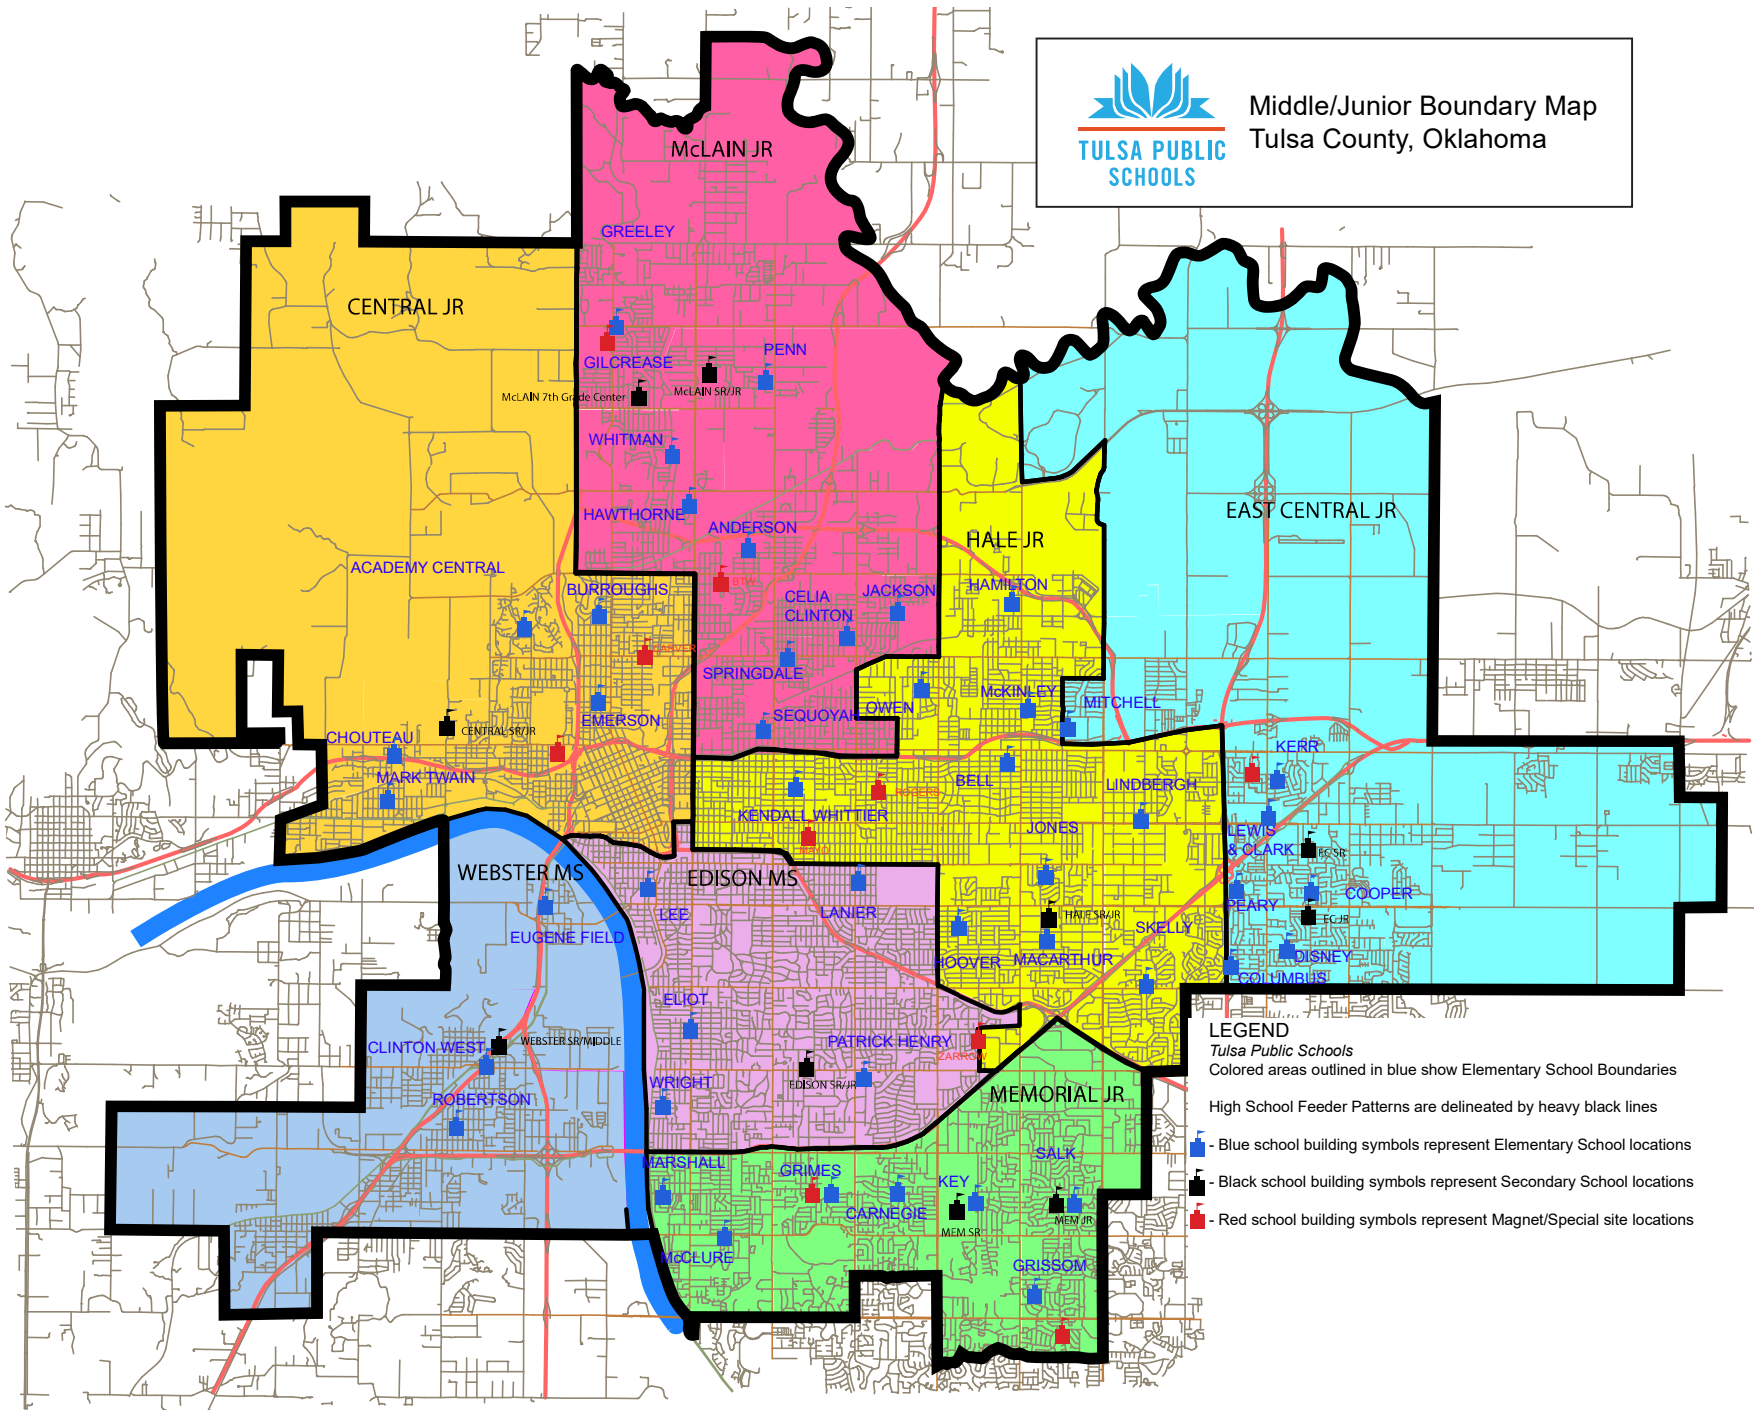

Middle/Junior Boundary Map Tulsa County, Oklahoma

- LEGEND**
- Tulsa Public Schools
 - Colored areas outlined in blue show Elementary School Boundaries
 - High School Feeder Patterns are delineated by heavy black lines
 - Blue school building symbols represent Elementary School locations
 - Black school building symbols represent Secondary School locations
 - Red school building symbols represent Magnet/Special site locations