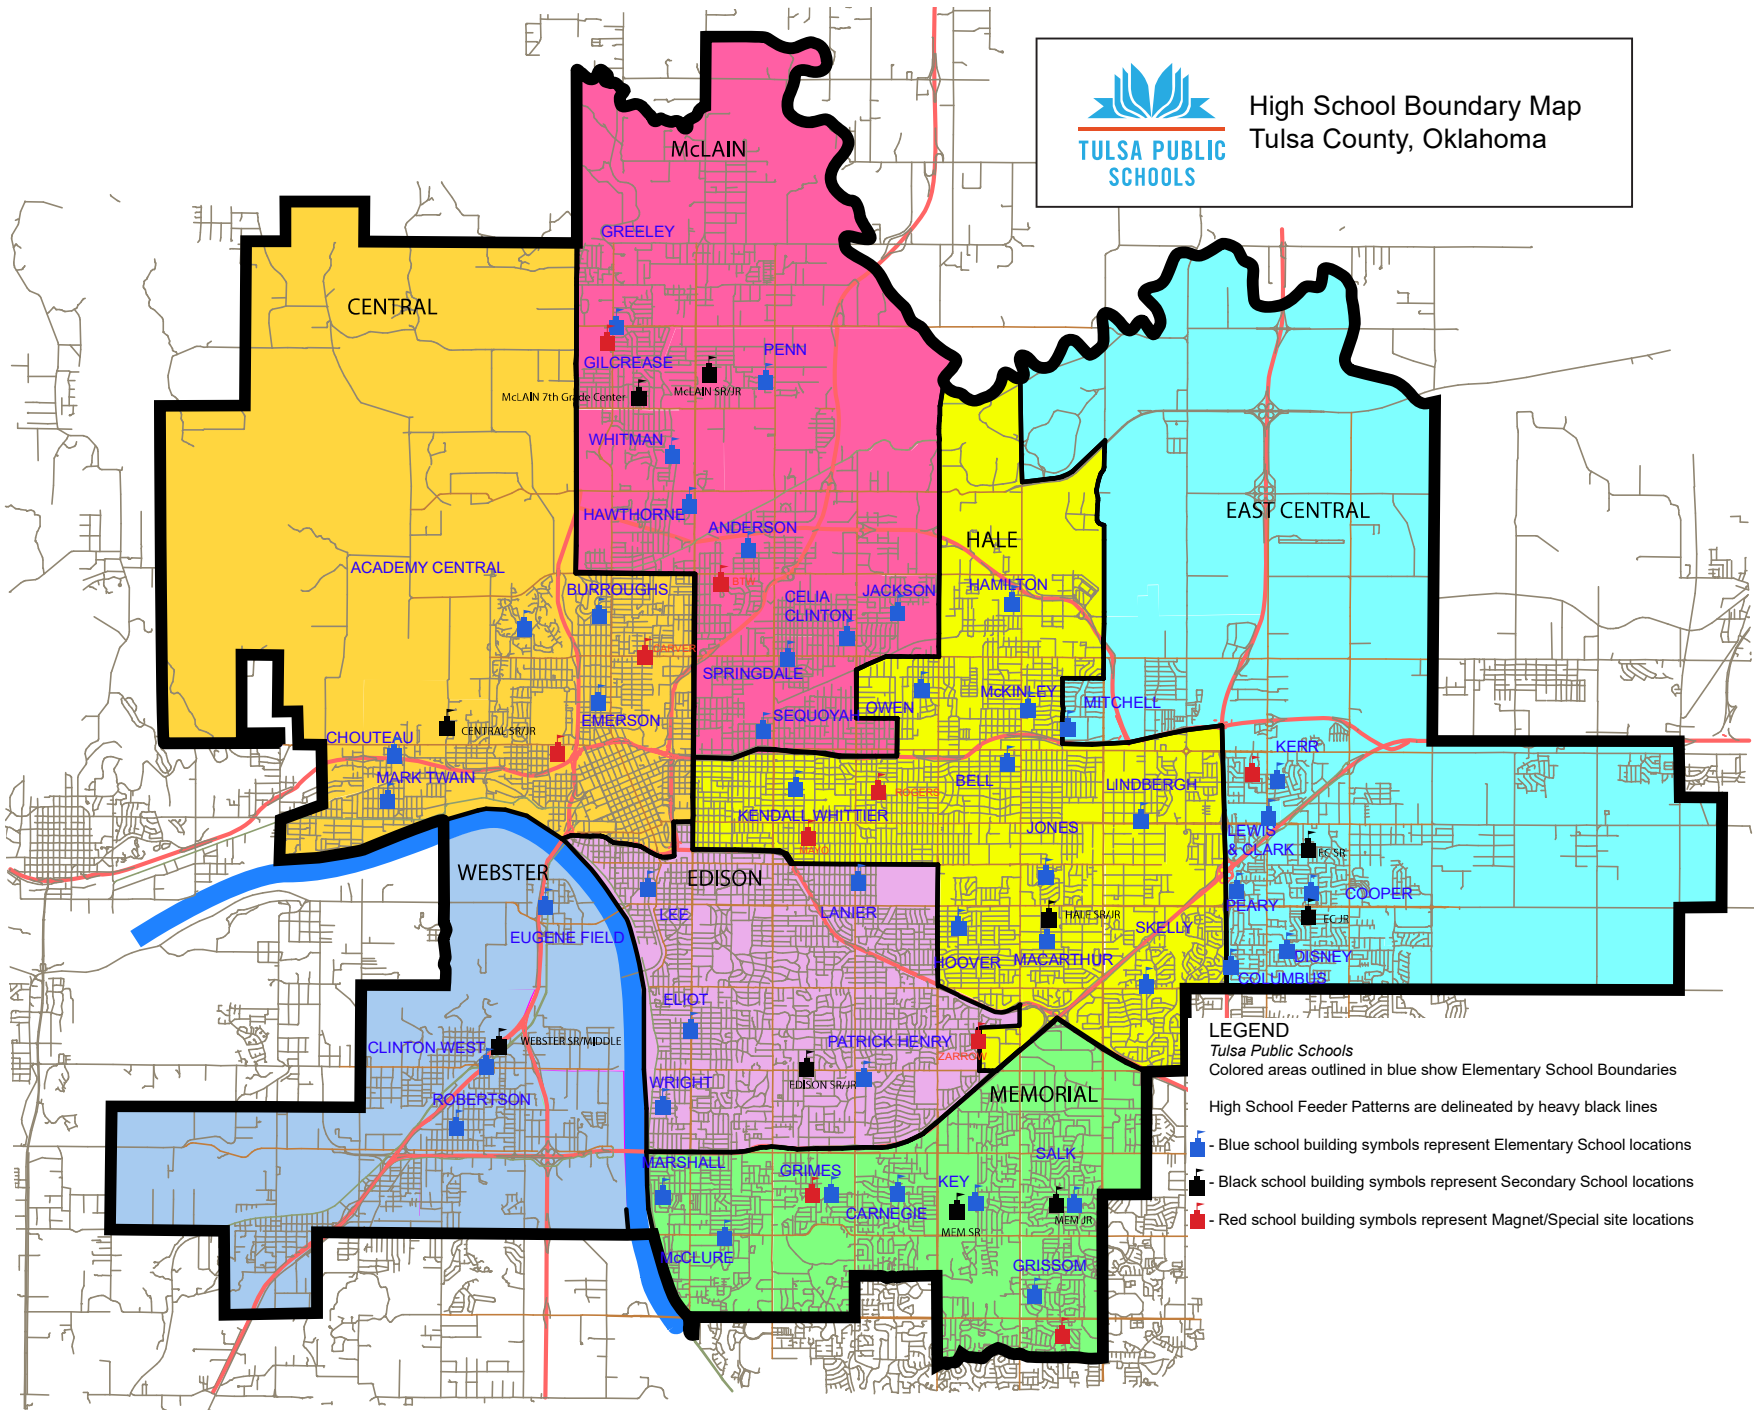

# High School Boundary Map Tulsa County, Oklahoma

- LEGEND**
- Tulsa Public Schools
  - Colored areas outlined in blue show Elementary School Boundaries
  - High School Feeder Patterns are delineated by heavy black lines
  - Blue school building symbols represent Elementary School locations
  - Black school building symbols represent Secondary School locations
  - Red school building symbols represent Magnet/Special site locations