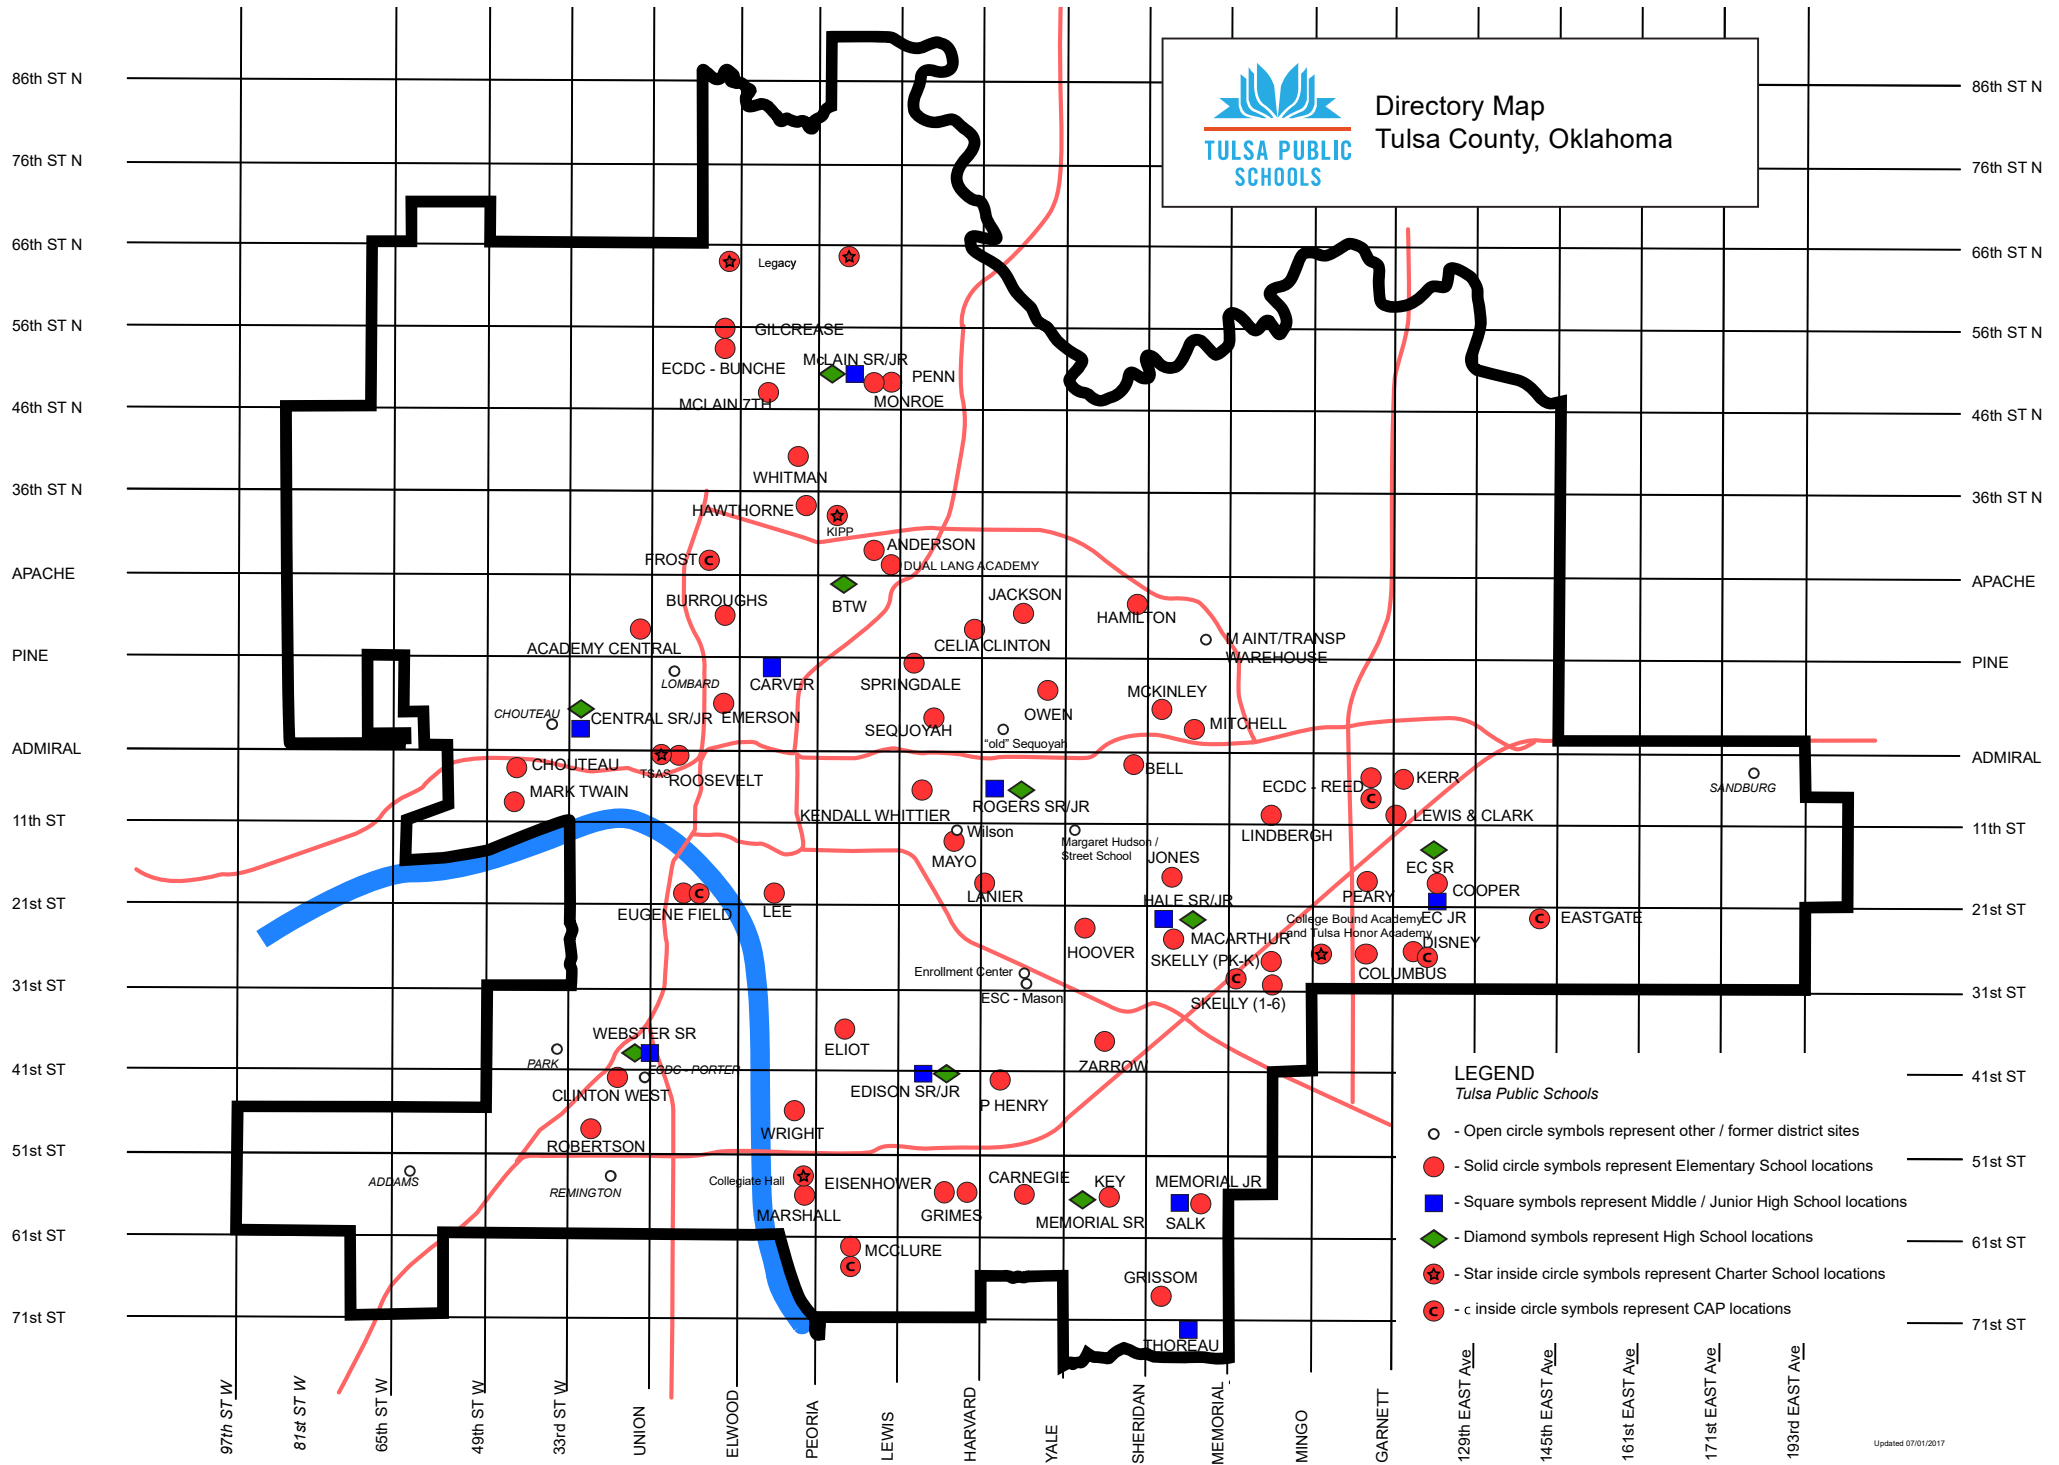

Directory Map Tulsa County, Oklahoma

1. **LEGEND**
   Tulsa Public Schools
2. - Open circle symbols represent other / former district sites
   - - Solid circle symbols represent Elementary School locations
   - - Square symbols represent Middle / Junior High School locations
   - - Diamond symbols represent High School locations
   - ★ - Star inside circle symbols represent Charter School locations
   - ⊙ - c inside circle symbols represent CAP locations