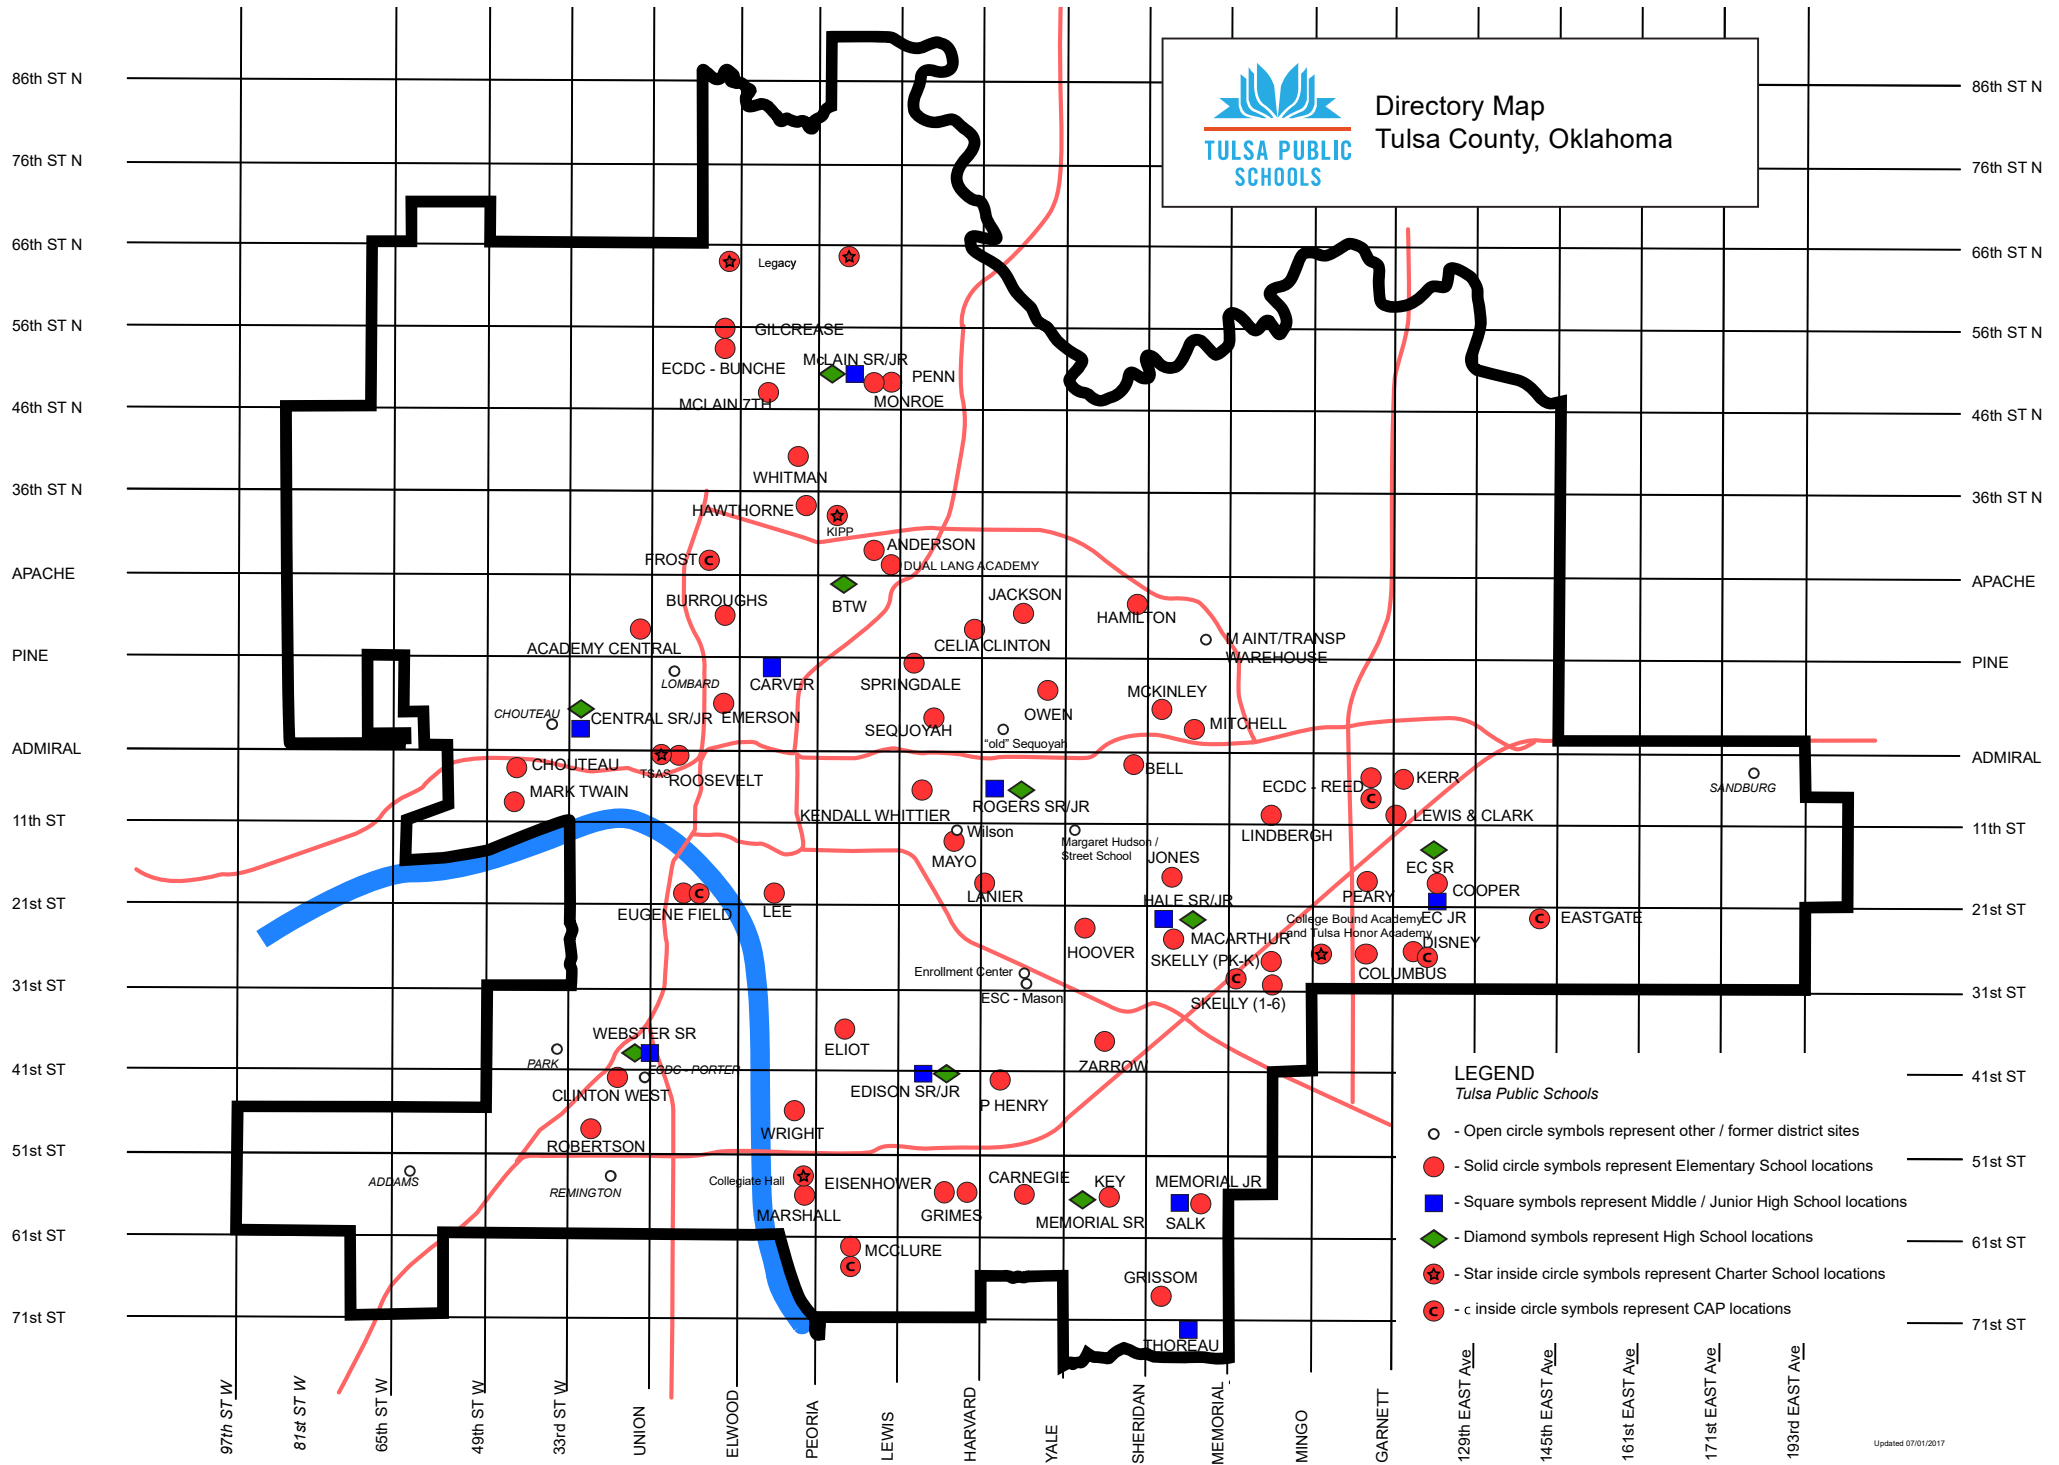

Directory Map Tulsa County, Oklahoma

- LEGEND**
Tulsa Public Schools
- - Open circle symbols represent other / former district sites
 - - Solid circle symbols represent Elementary School locations
 - - Square symbols represent Middle / Junior High School locations
 - ◆ - Diamond symbols represent High School locations
 - ★ - Star inside circle symbols represent Charter School locations
 - ⊙ - c inside circle symbols represent CAP locations